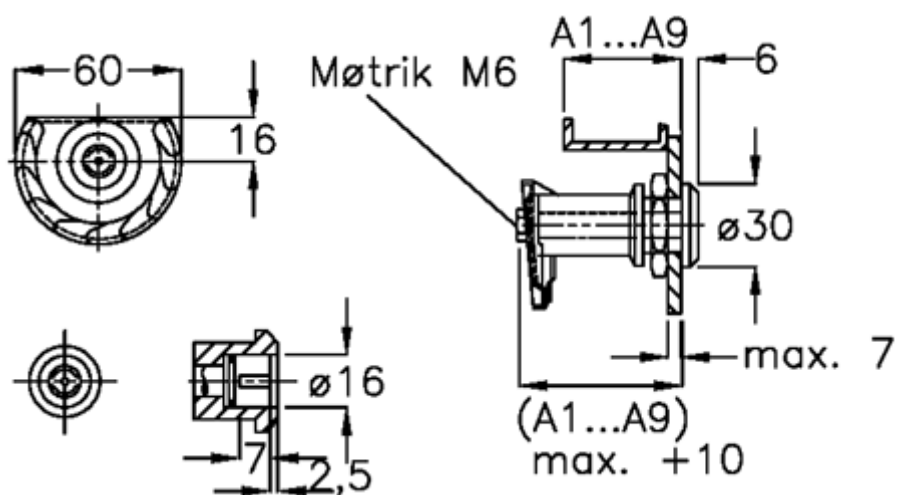

Data Sheet

Article number: 209180311
Description: E+G Door lock
GN 119-VDE-A1-NI

Measures

Door + frame thickness = 17-25

Measure type = A1